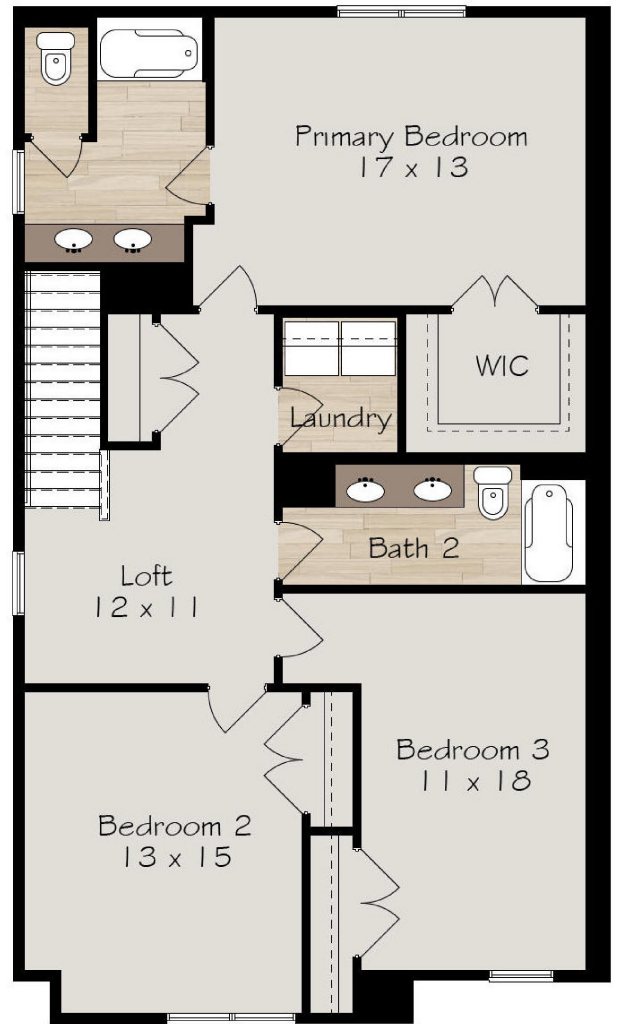

THE COSMO

3 BED - 2.5 BATH
1,937 SQUARE FOOT*

MAIN FLOOR: 732 SF
SECOND FLOOR: 1,205 SF

EXPLORE OUR INTERACTIVE HOME DESIGN TOOL TO SEE AVAILABLE PLAN CHANGES AND UPGRADES

DISCLAIMER FOR ALL ELEVATIONS & FLOOR PLANS

*Denotes base square footage. All square footage & dimensions are approximate and subject to change with plan changes. All elevations & floor plans are artistic representations and do not always reflect standard materials or styles. Turner Homes reserves the right to make substitutions, change prices, products, & specifications without notice or obligation.