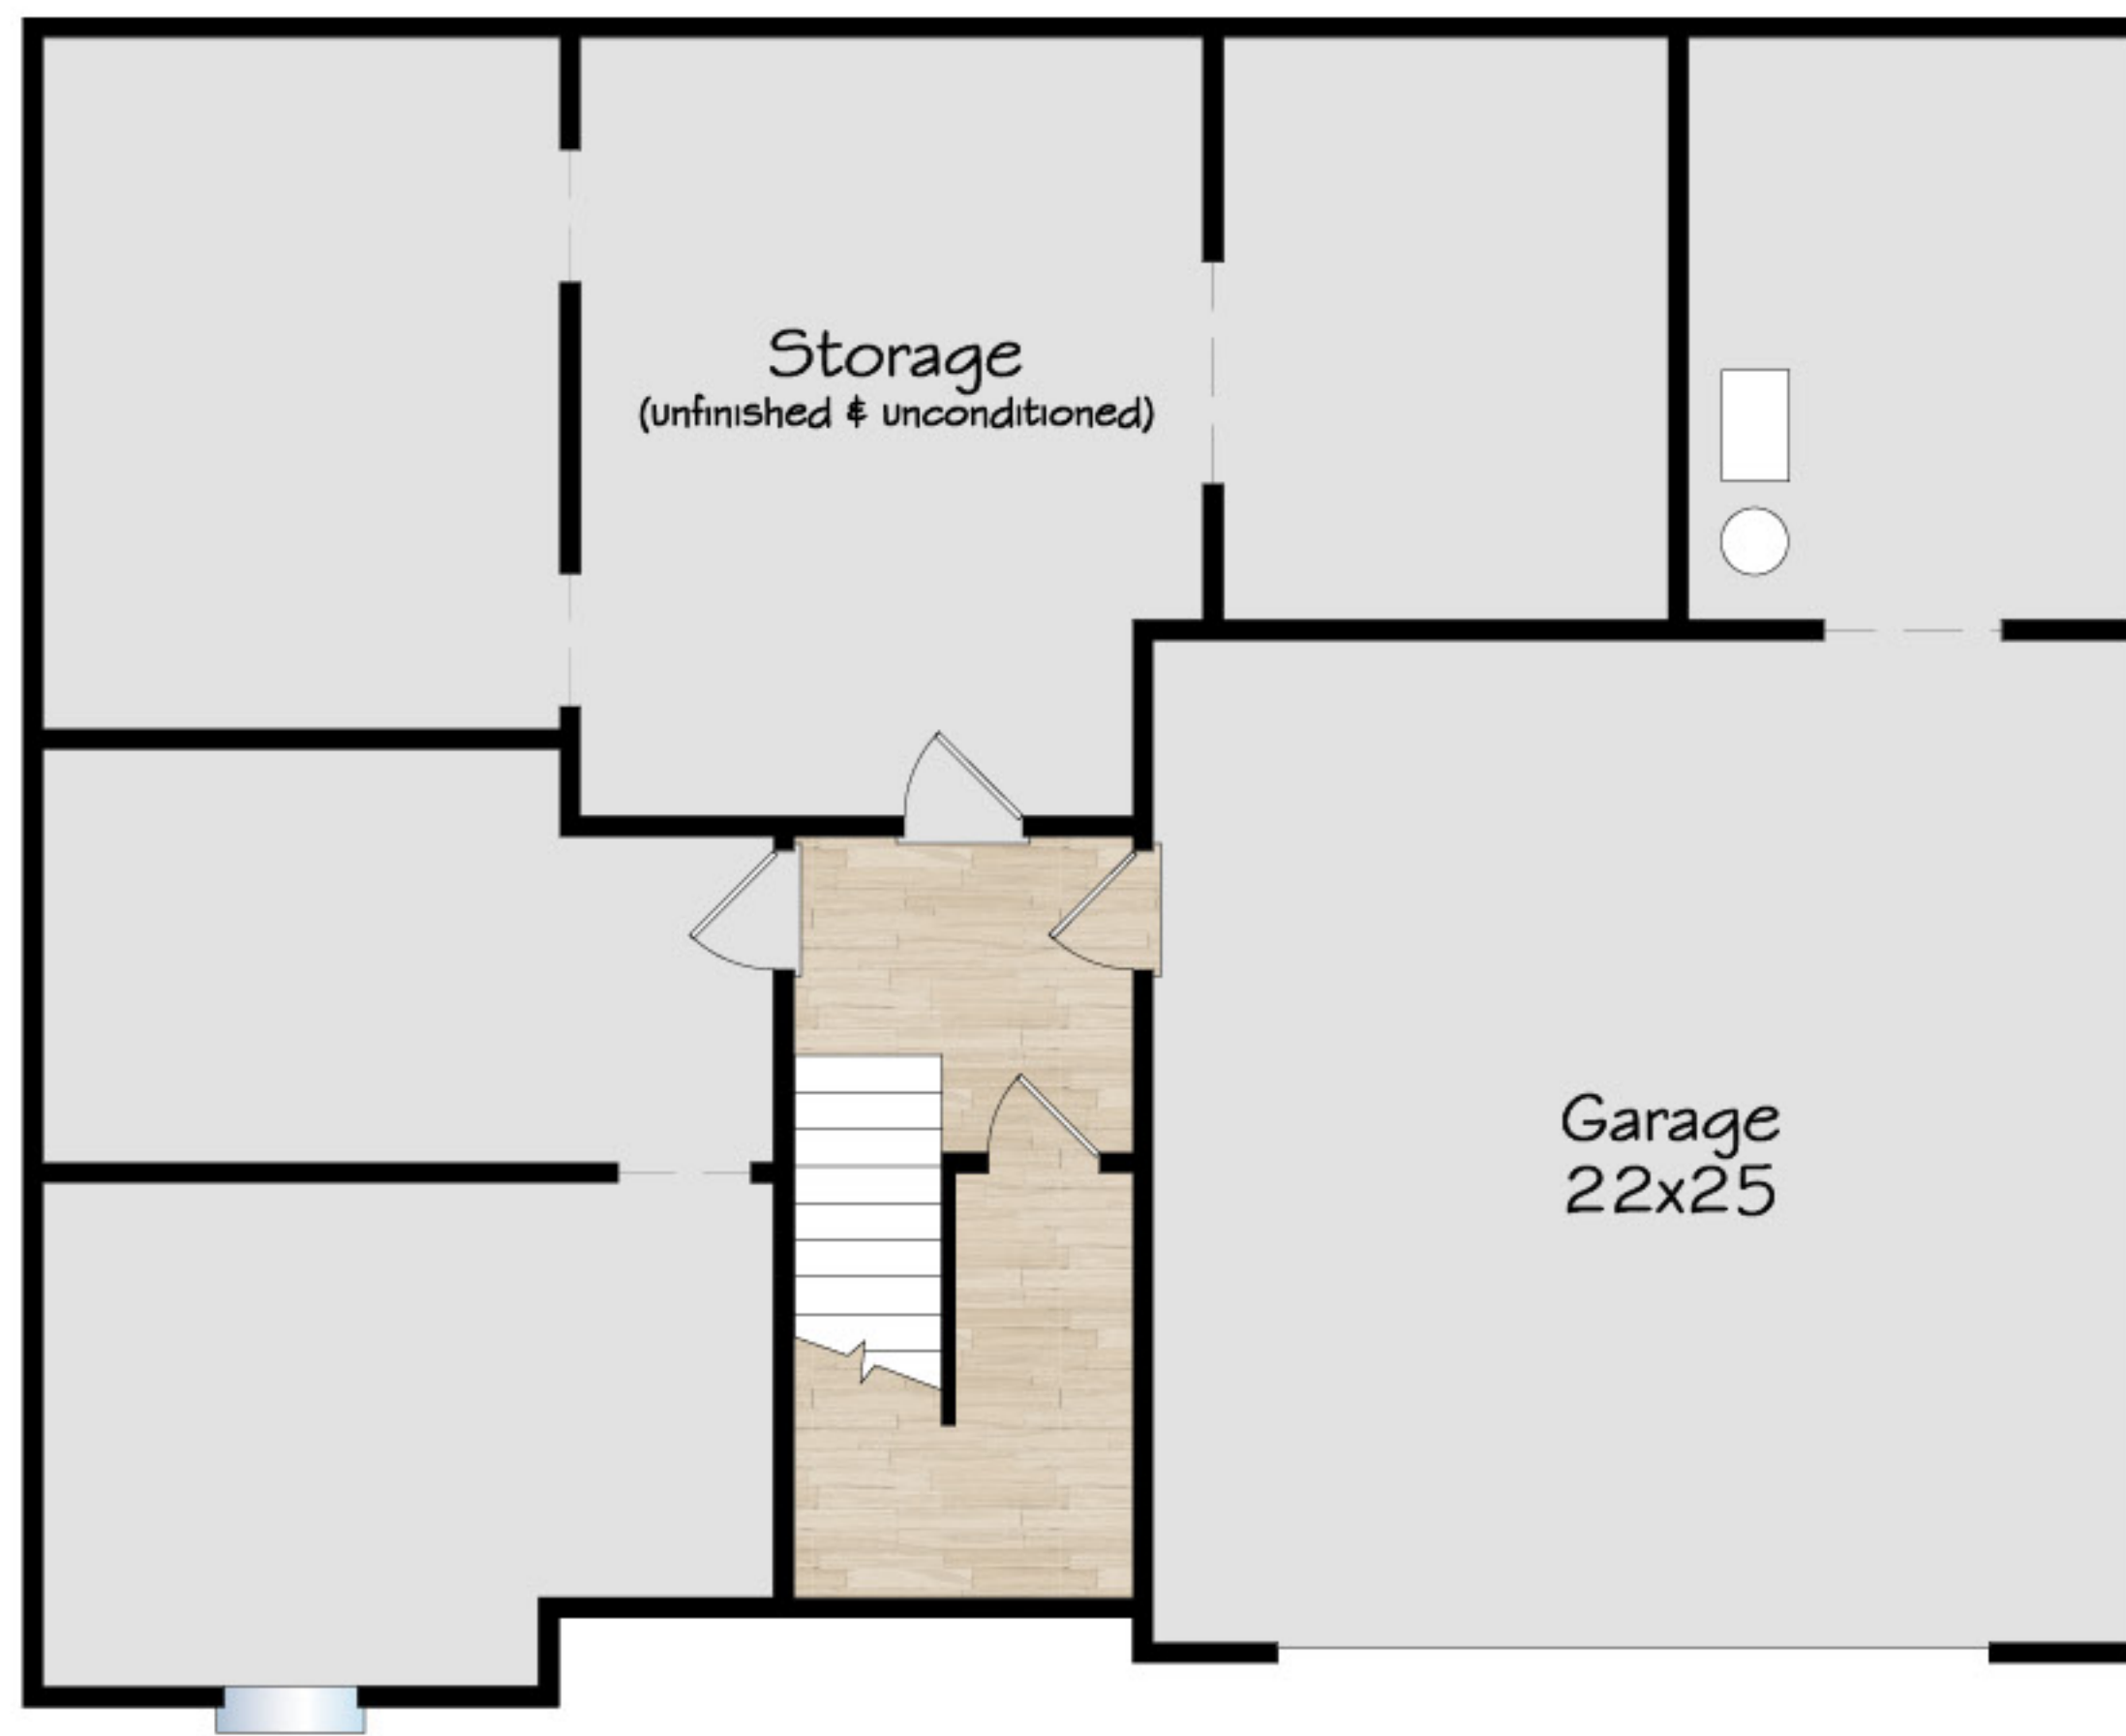

# the Hawthorne

3 Bed 2.5 Bath

1895 Square Foot

Main Floor: 1800 sf.  
 Finished Basement: 95 sf.  
 Unfinished Basement: 1259 sf.

**DISCLAIMER FOR ALL ELEVATIONS & FLOOR PLANS**  
 All square footage and dimensions are approximate. Some plan changes and options will alter the approximate square footage. All elevations are artistic representations and do not always reflect standard materials or styles. Some features shown may be options; please refer to the list of special features & included options for complete list. Turner Homes, LLC reserves the right to make substitutions, change prices, products, & specifications without notice or obligation.

**RHODES HILL**