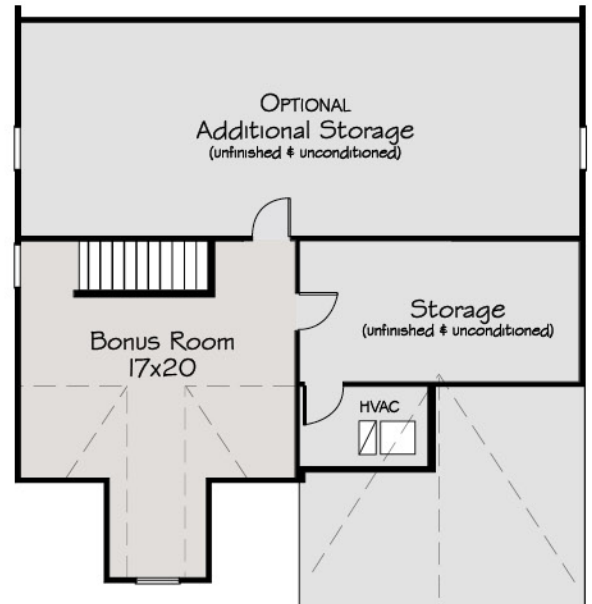

the
Redwood

 3 Bed

 2 Bath

 1992 sq. ft.*

Main Floor
1655 sq. ft.

Bonus Room
337 sq. ft.

**Base sq. ft., without optional additional bedrooms & bath; storage additions do not affect sq. ft.*

DISCLAIMER FOR ALL ELEVATIONS & FLOOR PLANS

All square footage and room dimensions are approximate. Some plan changes and options will alter the approximate square footage. All elevations are artistic representations and do not necessarily reflect standard materials or styles. Builder reserves the right to make substitutions, change prices, products, & specifications without notice or obligation. Some features shown may be options; please refer to the list of special features & included options for complete list.