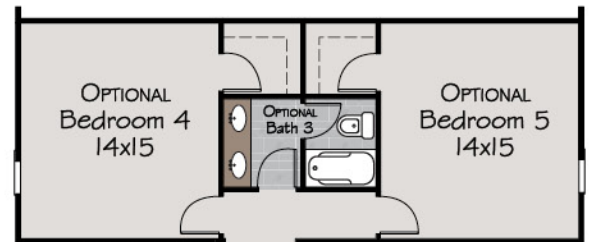

the
Redwood

 3 Bed

 2 Bath

 1992 sq. ft.*

Main Floor
1655 sq. ft.

Bonus Room
337 sq. ft.

**Base sq. ft., without optional additional bedrooms & bath; storage additions do not affect sq. ft.*

DISCLAIMER FOR ALL ELEVATIONS & FLOOR PLANS

All square footage and room dimensions are approximate. Some plan changes and options will alter the approximate square footage. All elevations are artistic representations and do not necessarily reflect standard materials or styles. Builder reserves the right to make substitutions, change prices, products, & specifications without notice or obligation. Some features shown may be options; please refer to the list of special features & included options for complete list.