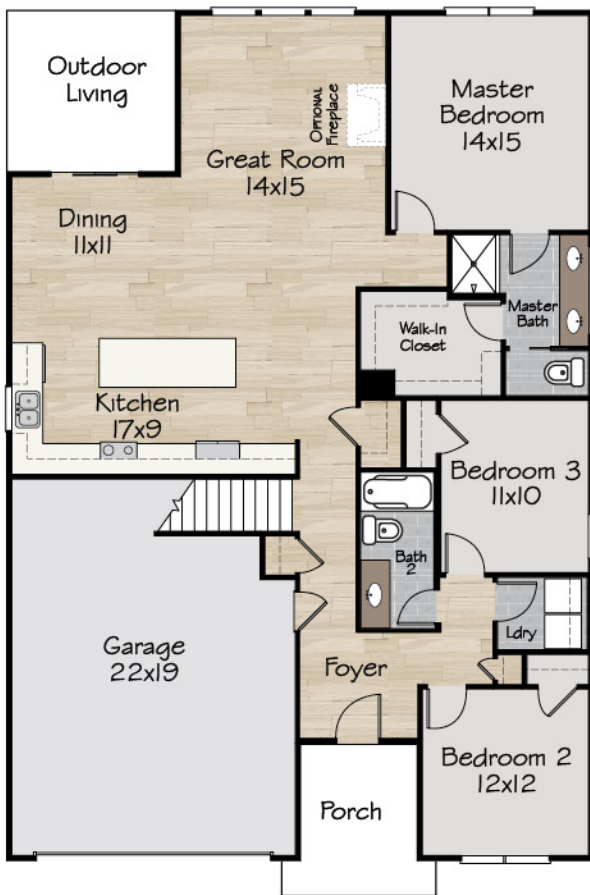

the
Redwood

 3 Bed

 2 Bath

 1992 sq. ft.*

Main Floor
1655 sq. ft.

Bonus Room
337 sq. ft.

**Base sq. ft., without optional additional bedrooms & bath; storage additions do not affect sq. ft.*

DISCLAIMER FOR ALL ELEVATIONS & FLOOR PLANS

All square footage and room dimensions are approximate. Some plan changes and options will alter the approximate square footage. All elevations are artistic representations and do not necessarily reflect standard materials or styles. Builder reserves the right to make substitutions, change prices, products, & specifications without notice or obligation. Some features shown may be options; please refer to the list of special features & included options for complete list.