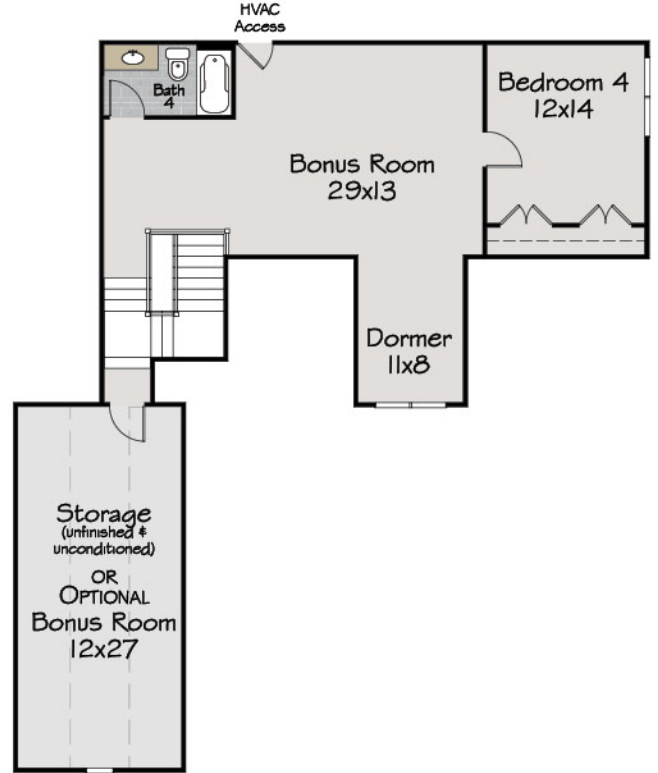

the
Cottonwood

 4 Bed

 4 Bath

 3161 sq. ft.*

Main Floor
2376 sq. ft.

Second Floor
785 sq. ft.

**Base sq. ft., optional floorplan options can change square footage of this home plan*

DISCLAIMER FOR ALL ELEVATIONS & FLOOR PLANS

All square footage and room dimensions are approximate. Some plan changes and options will alter the approximate square footage. All elevations are artistic representations and do not necessarily reflect standard materials or styles. Builder reserves the right to make substitutions, change prices, products, & specifications without notice or obligation. Some features shown may be options; please refer to the list of special features & included options for complete list.