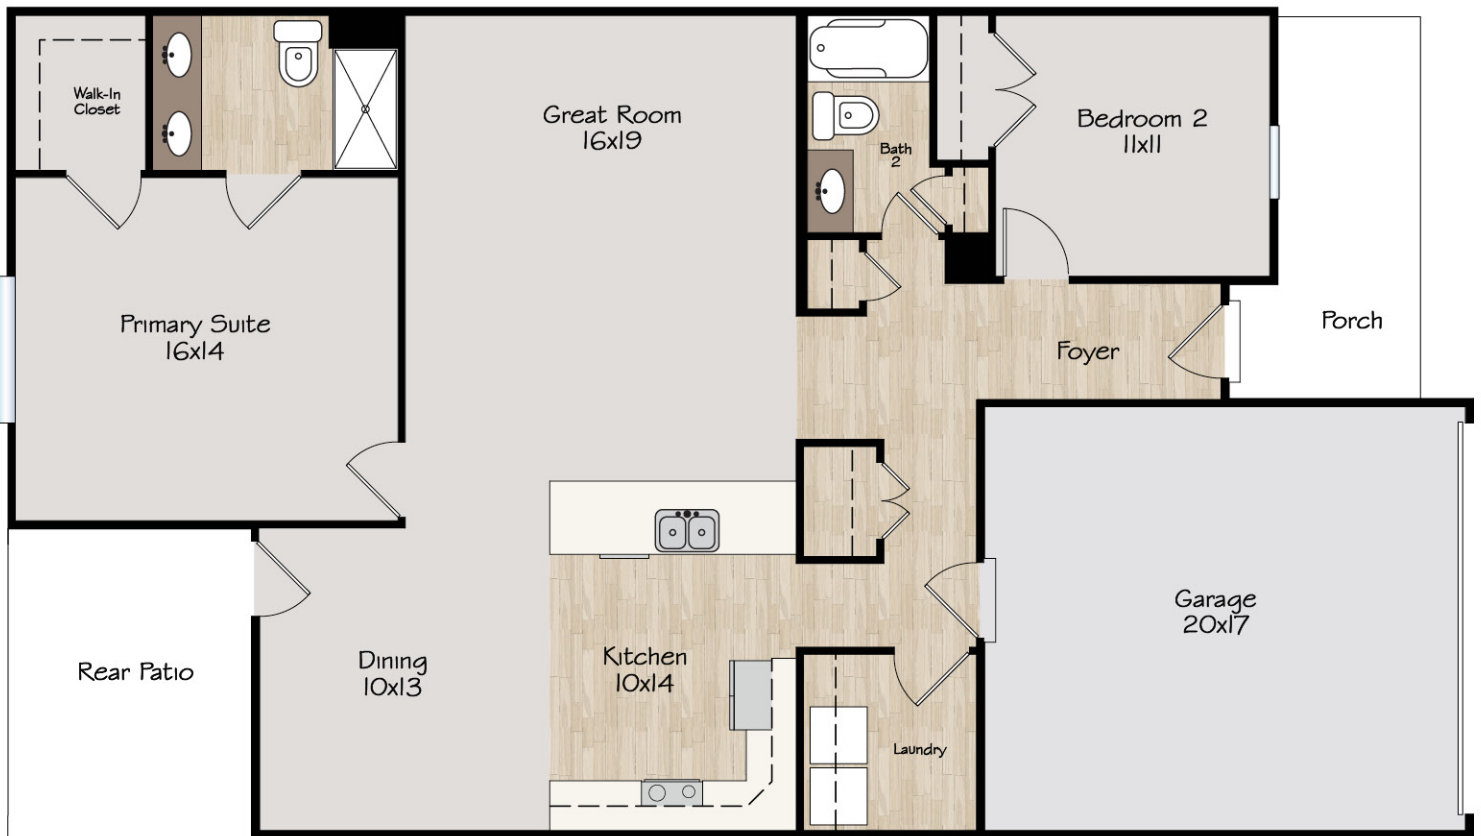

the
Iris

 2 Bed

 2 Bath

 1450 sq. ft.

DISCLAIMER FOR ALL ELEVATIONS & FLOOR PLANS

All square footage and room dimensions are approximate. Some plan changes and options will alter the approximate square footage. All elevations are artistic representations and do not necessarily reflect standard materials or styles. Builder reserves the right to make substitutions, change prices, products, & specifications without notice or obligation. Some features shown may be options; please refer to the list of special features & included options for complete list.