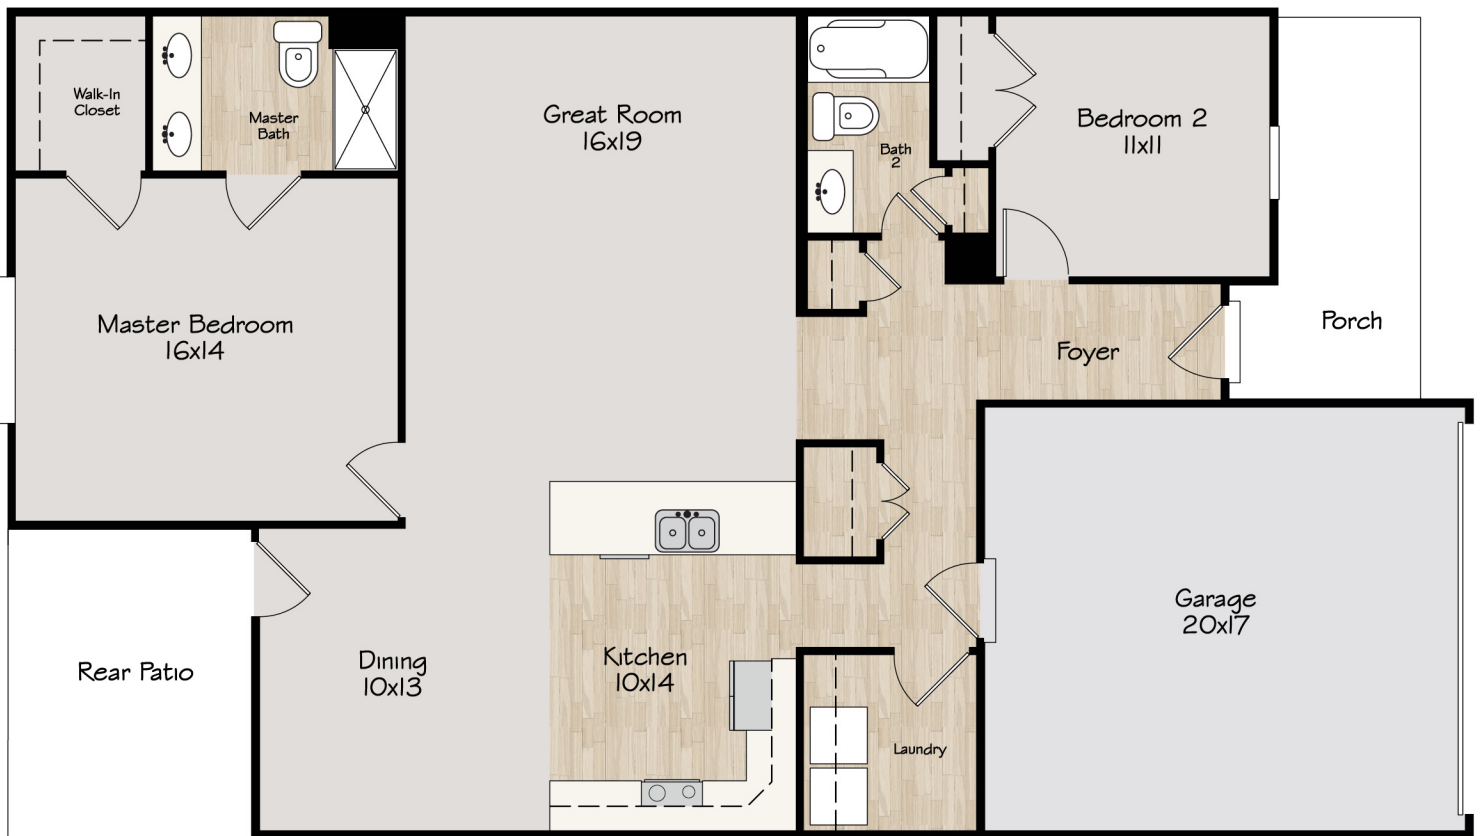

the  
**Iris**

starting at

**\$202,000**

 2 Bed

 2 Bath

 1491 sq. ft.

**DISCLAIMER FOR ALL ELEVATIONS & FLOOR PLANS**

All square footage and room dimensions are approximate. Some plan changes and options will alter the approximate square footage. All elevations are artistic representations and do not necessarily reflect standard materials or styles. Builder reserves the right to make substitutions, change prices, products, & specifications without notice or obligation. Some features shown may be options; please refer to the list of special features & included options for complete list.

**ALPINE  
MEADOW**