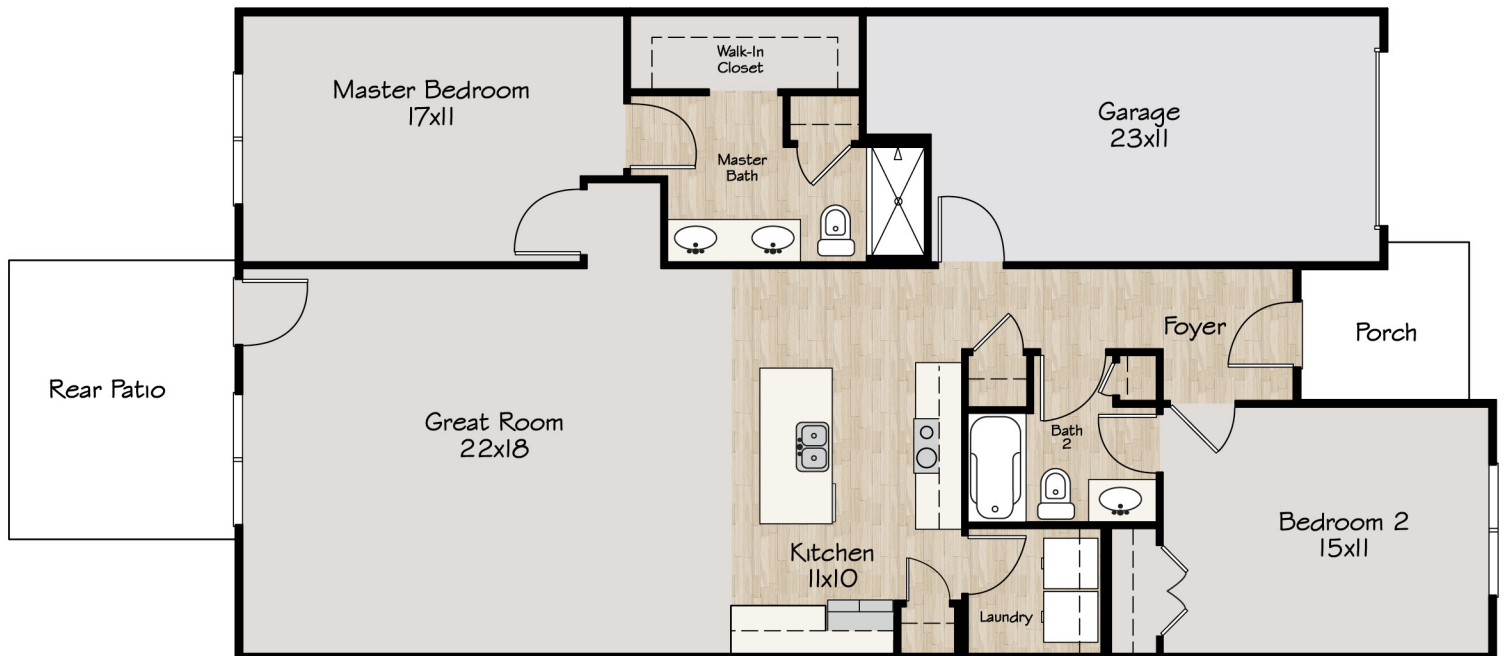

the
Bluebell
 starting at
\$187,000

 2 Bed

 2 Bath

 1362 sq. ft.

DISCLAIMER FOR ALL ELEVATIONS & FLOOR PLANS

All square footage and room dimensions are approximate. Some plan changes and options will alter the approximate square footage. All elevations are artistic representations and do not necessarily reflect standard materials or styles. Builder reserves the right to make substitutions, change prices, products, & specifications without notice or obligation. Some features shown may be options; please refer to the list of special features & included options for complete list.

**ALPINE
 MEADOW**