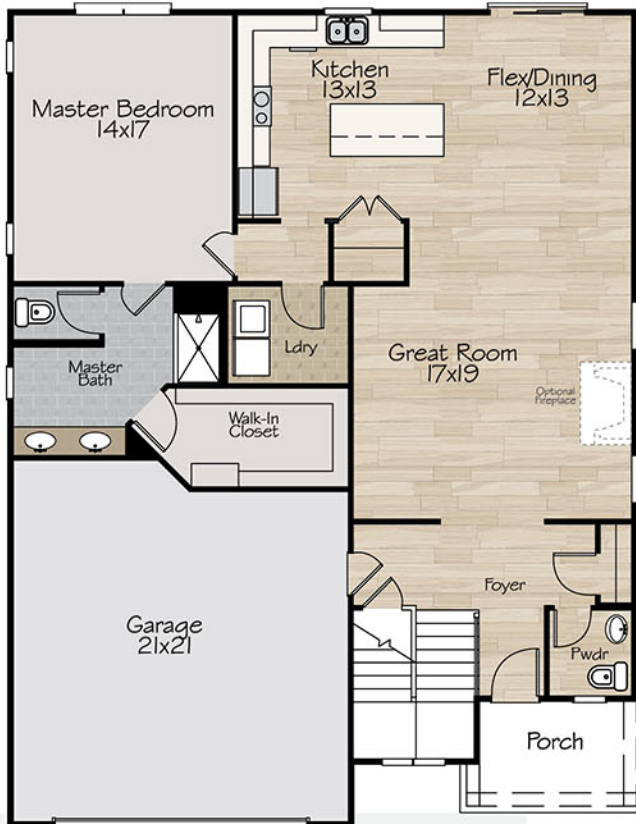

the
Juniper
 starting at
\$390,000

-  4 Bed
-  3.5 Bath
-  2764 sq. ft.

Main Floor
 1482 sq. ft.

Second Floor
 1282 sq. ft.

Upgraded porch elevation shown

DISCLAIMER FOR ALL ELEVATIONS & FLOOR PLANS

All square footage and room dimensions are approximate. Some plan changes and options will alter the approximate square footage. All elevations, renderings, and/or drawings are artistic representations and do not necessarily reflect standard materials or styles. Builder reserves the right to make substitutions, change prices, products, & specifications without notice or obligation. Some features shown may be options; please refer to the list of special features & included options for complete list.