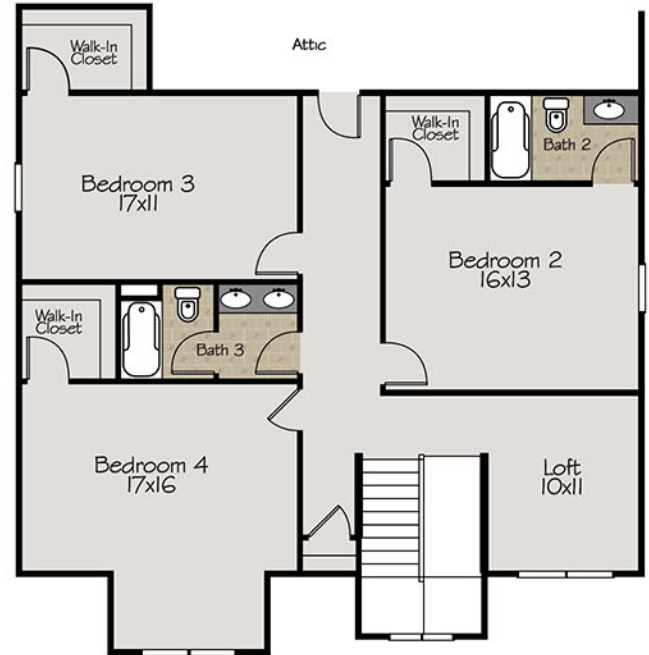

the
Juniper
 starting at
\$390,000

-  4 Bed
-  3.5 Bath
-  2764 sq. ft.

Main Floor
 1482 sq. ft.

Second Floor
 1282 sq. ft.

Upgraded porch elevation shown

DISCLAIMER FOR ALL ELEVATIONS & FLOOR PLANS

All square footage and room dimensions are approximate. Some plan changes and options will alter the approximate square footage. All elevations, renderings, and/or drawings are artistic representations and do not necessarily reflect standard materials or styles. Builder reserves the right to make substitutions, change prices, products, & specifications without notice or obligation. Some features shown may be options; please refer to the list of special features & included options for complete list.