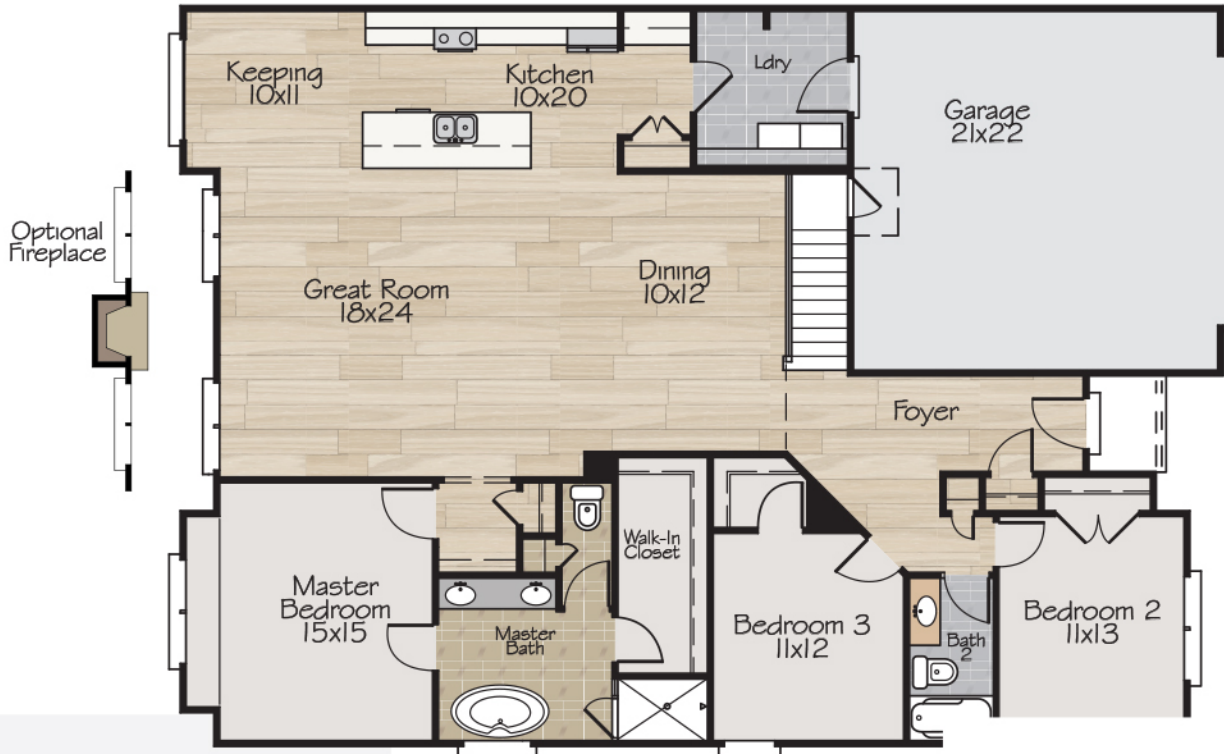

the **Balsam**

starting at

\$355,000

 3 Bed

 2 Bath

 2382 sq. ft.

Main Floor
2118 sq. ft.

Bonus Room
264 sq. ft.